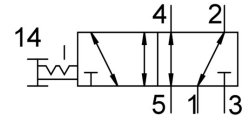

Pushbutton valve VHEF-P-B52-G18

Part number: 5299710

FESTO

 [General operating condition](#)

Datasheet product reliability

The information in this "Product reliability data sheet" is based on products being used as intended. This includes complying with all specifications in data sheets, catalogues, user documentation and the general operating conditions. The user alone is responsible for determining whether a product is suitable for a particular application.

Feature	Value
Well-tried component ¹⁾	Yes
Max. switching frequency	0,5 Hz
Lap	Overlap

- 1) The product is a well-tried product for a safety-related application according to ISO 13849-1. The relevant basic and well- tried safety principles according ISO 13849-2 for this product are fulfilled. The suitability of the product for a precise application must be verified and confirmed by the user.